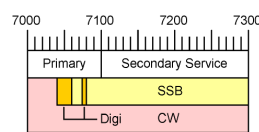

# VK band plans: Quick reference

**160 metre**  
Advanced only

**80 metre**  
3776 – 3800 kHz Advanced only

**40 metre**

**30 metre**  
Advanced only

Summary band plans for HF through to 70 cm bands only. Full band plans are available at: <http://www.wia.org.au/> under: For Members Band Plans

**20 metre**  
Advanced & Standard

**17 metre**  
Advanced only

**15 metre**

**12 metre**  
Advanced only

**10 metre**

**6 metre** 50 – 52 Advanced only  
52 – 54 Advanced &

**2 metre**

**70 cm**

- CW
- NB Digi
- SSB
- All NB Modes
- Beacons
- FM
- Digital Voice
- Wide Band
- ATV
- All Modes
- Links
- Satellites
- DX Window
- Restricted Segment

**Power Limits (Peak Envelope Power):**  
 Foundation licence: 10 W  
 Standard licence: 100 W  
 Advanced licence: 400 W