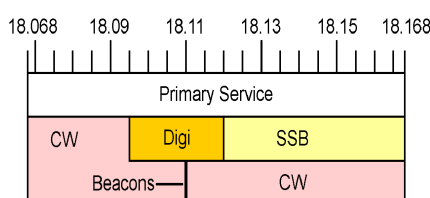

# VK band plans: Quick reference

**160 metre**  
Advanced only

**80 metre**  
3776 – 3800 kHz Advanced only

**40 metre**

**30 metre**  
Advanced only

Summary band plans for HF through to 70 cm bands only. Full band plans are available at: <http://www.wia.org.au/> under: For Members Band Plans

**20 metre**  
Advanced & Standard

**17 metre**  
Advanced only

**15 metre**

**12 metre**  
Advanced only

**10 metre**

**6 metre** 50 – 52 Advanced only  
52 – 54 Advanced &

**2 metre**

**70 cm**