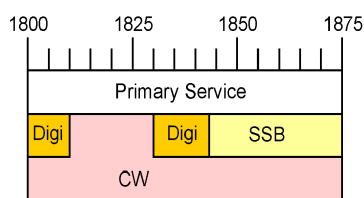

# VK band plans: Quick reference

**160 metre**  
Advanced only

**80 metre**  
3776 – 3800 kHz Advanced only

**40 metre**

**30 metre**  
Advanced only

Summary band plans for HF through to 70 cm bands only. Full band plans are available at: <http://www.wia.org.au/> under: For Members Band Plans

**20 metre**  
Advanced & Standard

**17 metre**  
Advanced only

**15 metre**

**12 metre**  
Advanced only

**10 metre**

**6 metre** 50 – 52 Advanced only  
52 – 54 Advanced &

**2 metre**

**70 cm**