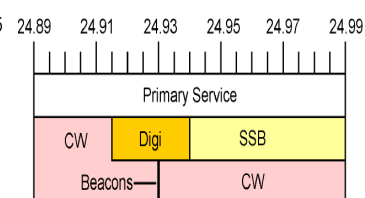

# VK band plans: Quick reference

**160 metre**  
Advanced only

**80 metre**  
3776 – 3800 kHz Advanced only

**40 metre**

**30 metre**  
Advanced only

Summary band plans for HF through to 70 cm bands only. Full band plans are available at: <http://www.wia.org.au/> under: For Members Band Plans

**20 metre**  
Advanced & Standard

**17 metre**  
Advanced only

**15 metre**

**12 metre**  
Advanced only

**10 metre**

**6 metre** 50 – 52 Advanced only  
52 – 54 Advanced &

**2 metre**

**70 cm**

- CW
- NB Digi
- SSB
- All NB Modes
- Beacons
- FM
- Digital Voice
- Wide Band
- ATV
- All Modes
- Links
- Satellites
- DX Window
- Restricted Segment

**Power Limits (Peak Envelope Power):**  
 Foundation licence: 10 W  
 Standard licence: 100 W  
 Advanced licence: 400 W