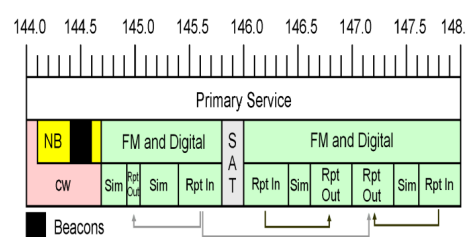

# VK band plans: Quick reference

**160 metre**  
Advanced only

**80 metre**  
3776 – 3800 kHz Advanced only

**40 metre**

**30 metre**  
Advanced only

Summary band plans for HF through to 70 cm bands only. Full band plans are available at: <http://www.wia.org.au/> under: For Members Band Plans

**20 metre**  
Advanced & Standard

**17 metre**  
Advanced only

**15 metre**

**12 metre**  
Advanced only

**10 metre**

**6 metre** 50 – 52 Advanced only  
52 – 54 Advanced &

**2 metre**

**70 cm**

- CW
- NB Digi
- SSB
- All NB Modes
- Beacons
- FM
- Digital Voice
- Wide Band
- ATV
- All Modes
- Links
- Satellites
- DX Window
- Restricted Segment

**Power Limits (Peak Envelope Power):**  
 Foundation licence: 10 W  
 Standard licence: 100 W  
 Advanced licence: 400 W