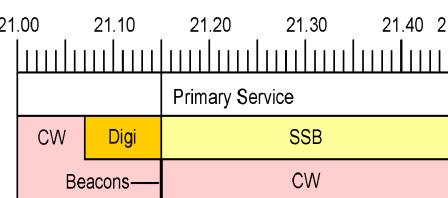

# VK band plans: Quick reference

**160 metre**  
Advanced only

**80 metre**  
3776 – 3800 kHz Advanced only

**40 metre**

**30 metre**  
Advanced only

Summary band plans for HF through to 70 cm bands only. Full band plans are available at: <http://www.wia.org.au/> under: For Members Band Plans

**20 metre**  
Advanced & Standard

**17 metre**  
Advanced only

**15 metre**

**12 metre**  
Advanced only

**10 metre**

**6 metre** 50 – 52 Advanced only  
52 – 54 Advanced &

**2 metre**

**70 cm**