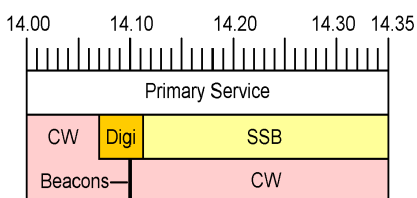

# VK band plans: Quick reference

**160 metre**  
Advanced only

**80 metre**  
3776 – 3800 kHz Advanced only

**40 metre**

**30 metre**  
Advanced only

Summary band plans for HF through to 70 cm bands only. Full band plans are available at: <http://www.wia.org.au/> under: For Members Band Plans

**20 metre**  
Advanced & Standard

**17 metre**  
Advanced only

**15 metre**

**12 metre**  
Advanced only

**10 metre**

**6 metre** 50 – 52 Advanced only  
52 – 54 Advanced &

**2 metre**

**70 cm**