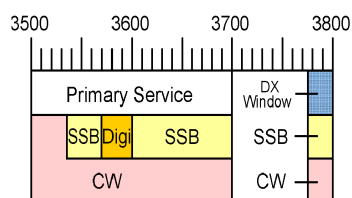

# VK band plans: Quick reference

**160 metre**  
Advanced only

**80 metre**  
3776 – 3800 kHz Advanced only

**40 metre**

**30 metre**  
Advanced only

Summary band plans for HF through to 70 cm bands only. Full band plans are available at: <http://www.wia.org.au/> under: For Members Band Plans

**20 metre**  
Advanced & Standard

**17 metre**  
Advanced only

**15 metre**

**12 metre**  
Advanced only

**10 metre**

**6 metre** 50 – 52 Advanced only  
52 – 54 Advanced &

**2 metre**

**70 cm**

- CW
- NB Digi
- SSB
- All NB Modes
- Beacons
- FM
- Digital Voice
- Wide Band
- ATV
- All Modes
- Links
- Satellites
- DX Window
- Restricted Segment

**Power Limits (Peak Envelope Power):**  
 Foundation licence: 10 W  
 Standard licence: 100 W  
 Advanced licence: 400 W