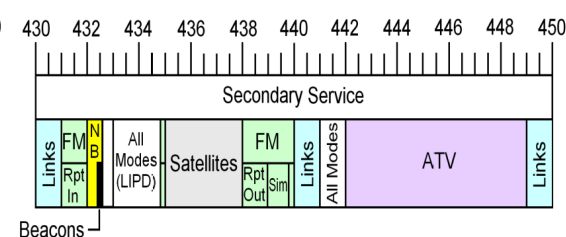

# VK band plans: Quick reference

**160 metre**  
Advanced only

**80 metre**  
3776 – 3800 kHz Advanced only

**40 metre**

**30 metre**  
Advanced only

Summary band plans for HF through to 70 cm bands only. Full band plans are available at: <http://www.wia.org.au/> under: For Members Band Plans

**20 metre**  
Advanced & Standard

**17 metre**  
Advanced only

**15 metre**

**12 metre**  
Advanced only

**10 metre**

**6 metre** 50 – 52 Advanced only  
52 – 54 Advanced &

**2 metre**

**70 cm**

- CW
- NB Digi
- SSB
- All NB Modes
- Beacons
- FM
- Digital Voice
- Wide Band
- ATV
- All Modes
- Links
- Satellites
- DX Window
- Restricted Segment

**Power Limits (Peak Envelope Power):**  
 Foundation licence: 10 W  
 Standard licence: 100 W  
 Advanced licence: 400 W