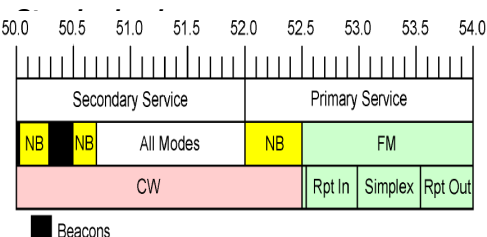

# VK band plans: Quick reference

**160 metre**  
Advanced only

**80 metre**  
3776 – 3800 kHz Advanced only

**40 metre**

**30 metre**  
Advanced only

Summary band plans for HF through to 70 cm bands only. Full band plans are available at: <http://www.wia.org.au/> under: For Members Band Plans

**20 metre**  
Advanced & Standard

**17 metre**  
Advanced only

**15 metre**

**12 metre**  
Advanced only

**10 metre**

**6 metre** 50 – 52 Advanced only  
52 – 54 Advanced &

**2 metre**

**70 cm**

- CW
- NB Digi
- SSB
- All NB Modes
- Beacons
- FM
- Digital Voice
- Wide Band
- ATV
- All Modes
- Links
- Satellites
- DX Window
- Restricted Segment

**Power Limits (Peak Envelope Power):**  
 Foundation licence: 10 W  
 Standard licence: 100 W  
 Advanced licence: 400 W