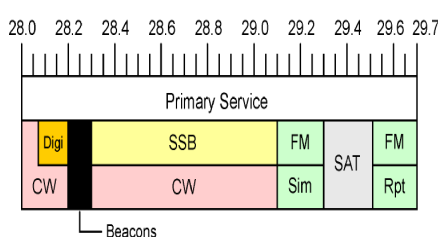

# VK band plans: Quick reference

**160 metre**  
Advanced only

**80 metre**  
3776 – 3800 kHz Advanced only

**40 metre**

**30 metre**  
Advanced only

Summary band plans for HF through to 70 cm bands only. Full band plans are available at: <http://www.wia.org.au/> under: For Members Band Plans

**20 metre**  
Advanced & Standard

**17 metre**  
Advanced only

**15 metre**

**12 metre**  
Advanced only

**10 metre**

**6 metre** 50 – 52 Advanced only  
52 – 54 Advanced &

**2 metre**

**70 cm**

- CW
- NB Digi
- SSB
- All NB Modes
- Beacons
- FM
- Digital Voice
- Wide Band
- ATV
- All Modes
- Links
- Satellites
- DX Window
- Restricted Segment

**Power Limits (Peak Envelope Power):**  
 Foundation licence: 10 W  
 Standard licence: 100 W  
 Advanced licence: 400 W