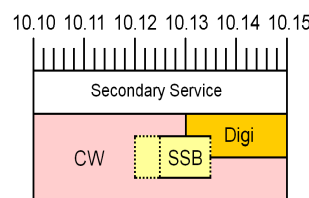

# VK band plans: Quick reference

**160 metre**  
Advanced only

**80 metre**  
3776 – 3800 kHz Advanced only

**40 metre**

**30 metre**  
Advanced only

Summary band plans for HF through to 70 cm bands only. Full band plans are available at: <http://www.wia.org.au/> under: For Members Band Plans

- CW
- NB Digi
- SSB
- All NB Modes
- Beacons
- FM
- Digital Voice
- Wide Band
- ATV
- All Modes
- Links
- Satellites
- DX Window
- Restricted Segment

**Power Limits (Peak Envelope Power):**  
 Foundation licence: 10 W  
 Standard licence: 100 W  
 Advanced licence: 400 W