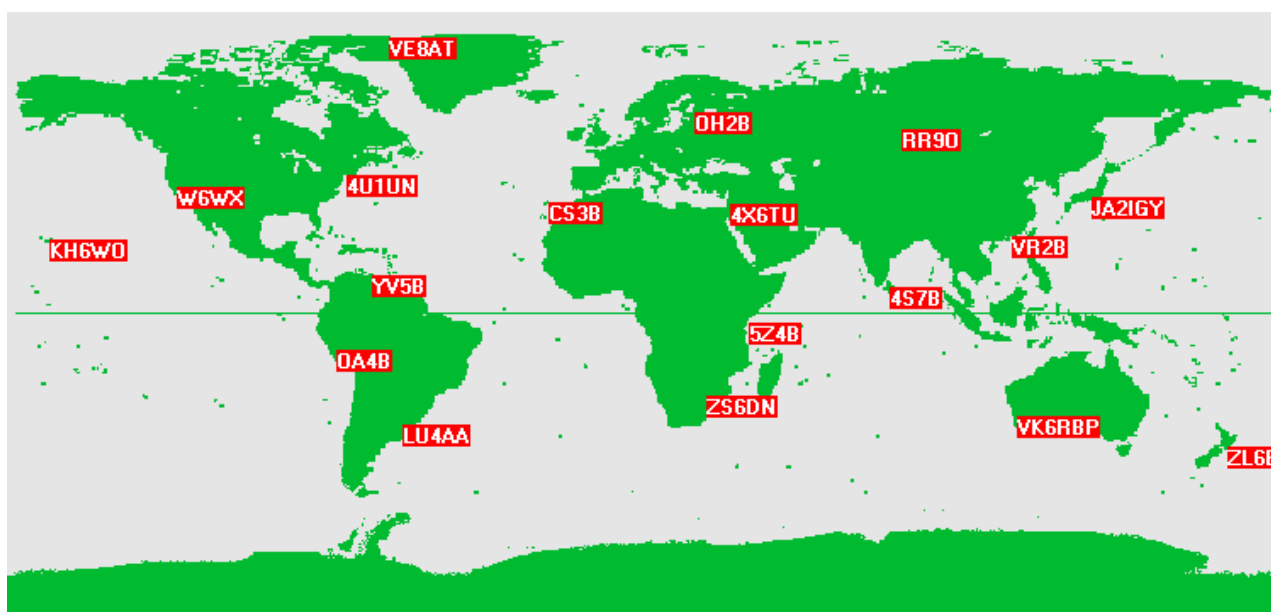

WORLDWIDE 10 METRE BEACONS

A list of worldwide 10 metre beacons can be found at the "Andre's Beacons" web site - www.mydarc.de/dl8wx/baken_kw.htm.