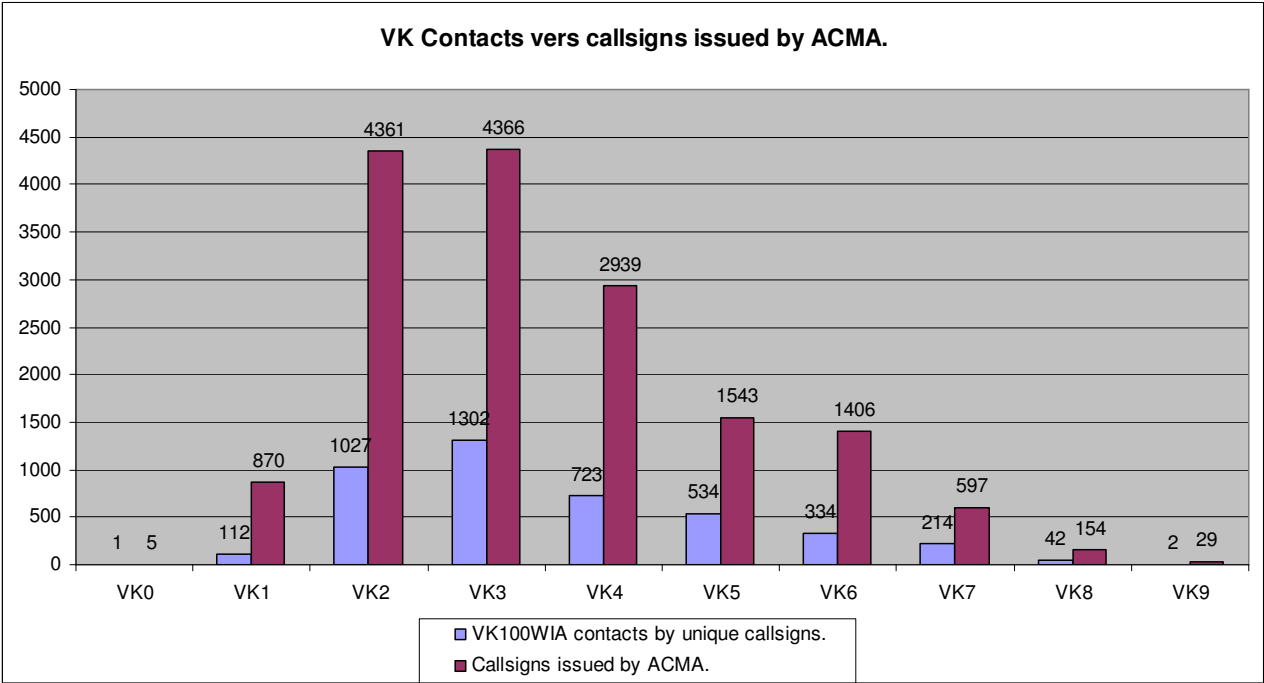

**Contacts by Bands.**

**Contacts by Mode.**

VK100WIA Award Contacts.

Contacts by Call Area.

## Contacts by Band and Mode.

Band	Phone	CW	DIG
160Mtr	313	1	0
80Mtr	5008	14	2
40Mtr	9691	822	36
30Mtr	22	171	1
20Mtr	3451	396	326
17Mtr	130	0	0
15Mtr	408	4	1
12Mtr	19	0	0
10Mtr	29	0	0
6Mtr	38	0	0
2Mtr	2685	0	342
70CM	448	0	42
23CM	4	3	6
No Freq	27	0	0