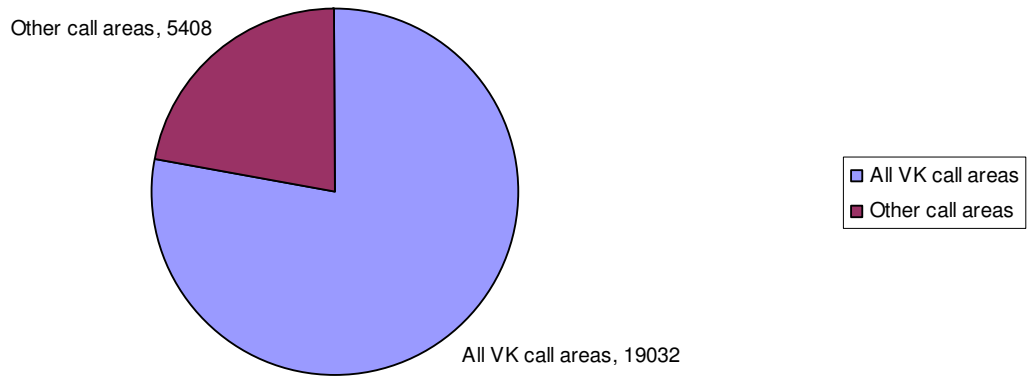

**Contacts by Bands.**

**Contacts by Mode.**

VK100WIA Award Contacts.

Contacts by Call Area.

## Contacts by Band and Mode.

Band	Phone	CW	DIG
160Mtr	313	1	0
80Mtr	5008	14	2
40Mtr	9691	822	36
30Mtr	22	171	1
20Mtr	3451	396	326
17Mtr	130	0	0
15Mtr	408	4	1
12Mtr	19	0	0
10Mtr	29	0	0
6Mtr	38	0	0
2Mtr	2685	0	342
70CM	448	0	42
23CM	4	3	6
No Freq	27	0	0