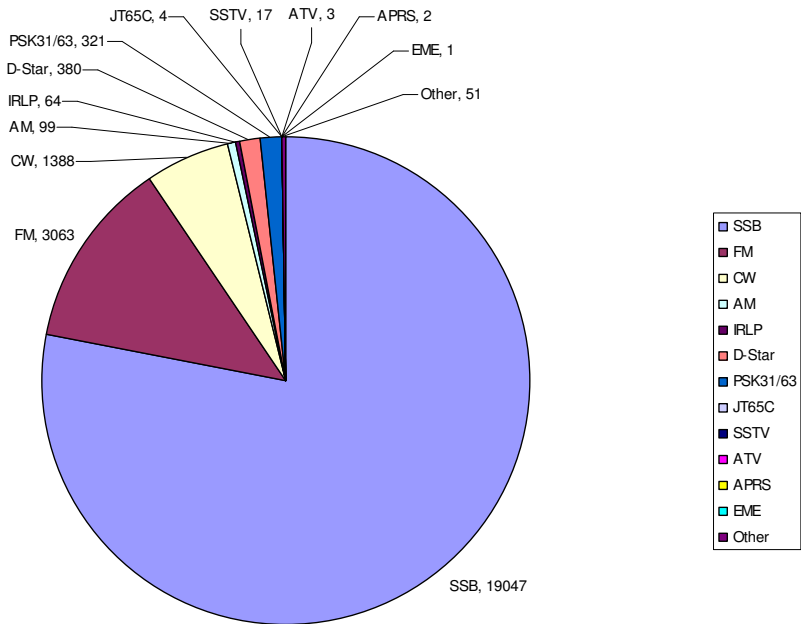

**Contacts by Bands.**

**Contacts by Mode.**

VK100WIA Award Contacts.

Contacts by Call Area.

## Contacts by Band and Mode.

Band	Phone	CW	DIG
160Mtr	313	1	0
80Mtr	5008	14	2
40Mtr	9691	822	36
30Mtr	22	171	1
20Mtr	3451	396	326
17Mtr	130	0	0
15Mtr	408	4	1
12Mtr	19	0	0
10Mtr	29	0	0
6Mtr	38	0	0
2Mtr	2685	0	342
70CM	448	0	42
23CM	4	3	6
No Freq	27	0	0

Contacts	Phone	CW	DIG
13 Bands	0	0	0
12 Bands	1	0	0
11 Bands	0	0	0
10 Bands	0	0	0
9 Bands	0	0	0
8 Bands	2	0	0
7 Bands	6	0	0
6 Bands	19	0	0
5 Bands	75	0	0
4 Bands	209	1	0
3 Bands	482	7	0
2 Bands	981	55	23
1 Band	5290	1138	593