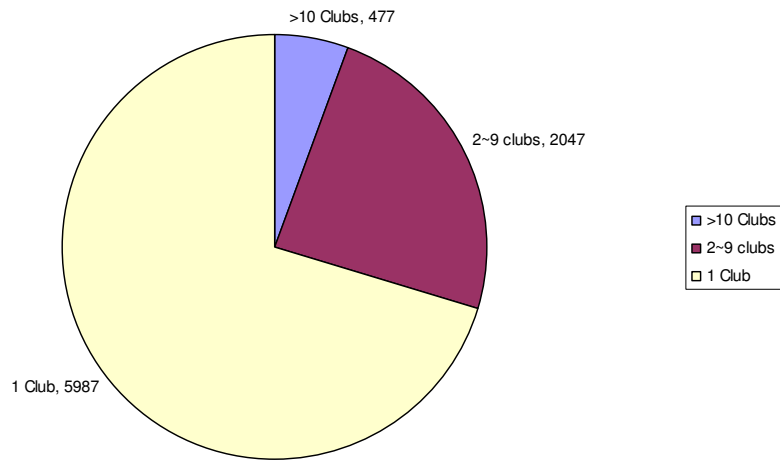

**Contacts by Bands.**

**Contacts by Mode.**

VK100WIA Award Contacts.

Contacts by Call Area.

## Contacts by Band and Mode.

Band	Phone	CW	DIG
160Mtr	313	1	0
80Mtr	5008	14	2
40Mtr	9691	822	36
30Mtr	22	171	1
20Mtr	3451	396	326
17Mtr	130	0	0
15Mtr	408	4	1
12Mtr	19	0	0
10Mtr	29	0	0
6Mtr	38	0	0
2Mtr	2685	0	342
70CM	448	0	42
23CM	4	3	6
No Freq	27	0	0