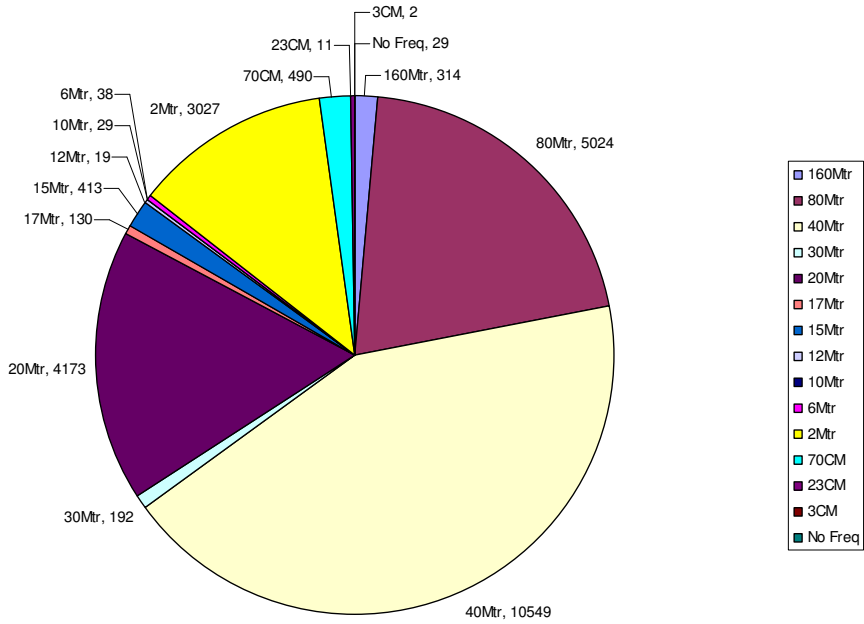

**Contacts by Bands.**

**Contacts by Mode.**

VK100WIA Award Contacts.

Contacts by Call Area.

## Contacts by Band and Mode.

Band	Phone	CW	DIG
160Mtr	313	1	0
80Mtr	5008	14	2
40Mtr	9691	822	36
30Mtr	22	171	1
20Mtr	3451	396	326
17Mtr	130	0	0
15Mtr	408	4	1
12Mtr	19	0	0
10Mtr	29	0	0
6Mtr	38	0	0
2Mtr	2685	0	342
70CM	448	0	42
23CM	4	3	6
No Freq	27	0	0

Contacts	Phone	CW	DIG
13 Bands	0	0	0
12 Bands	1	0	0
11 Bands	0	0	0
10 Bands	0	0	0
9 Bands	0	0	0
8 Bands	2	0	0
7 Bands	6	0	0
6 Bands	19	0	0
5 Bands	75	0	0
4 Bands	209	1	0
3 Bands	482	7	0
2 Bands	981	55	23
1 Band	5290	1138	593