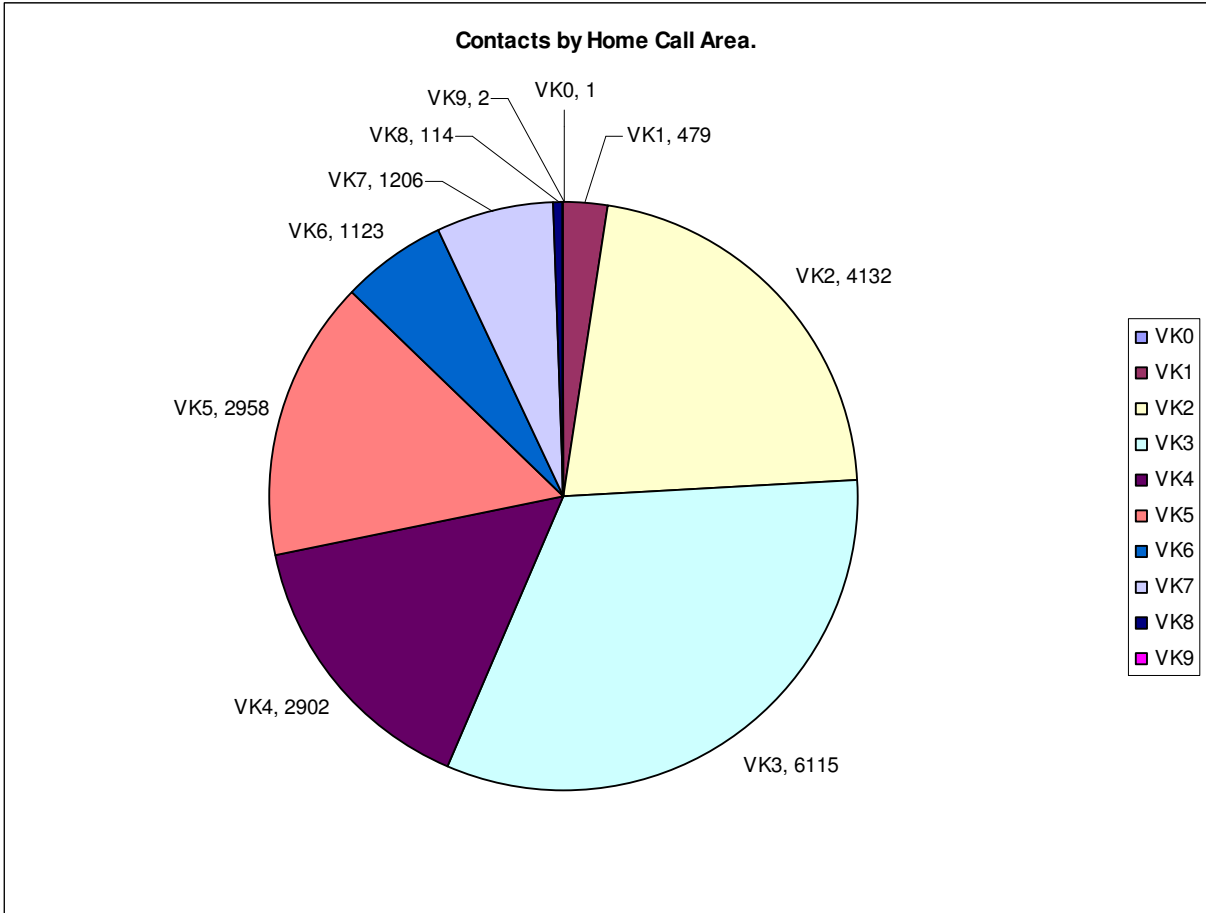

**Contacts by Bands.**

**Contacts by Mode.**

VK100WIA Award Contacts.

Contacts by Call Area.

## Contacts by Band and Mode.

Band	Phone	CW	DIG
160Mtr	313	1	0
80Mtr	5008	14	2
40Mtr	9691	822	36
30Mtr	22	171	1
20Mtr	3451	396	326
17Mtr	130	0	0
15Mtr	408	4	1
12Mtr	19	0	0
10Mtr	29	0	0
6Mtr	38	0	0
2Mtr	2685	0	342
70CM	448	0	42
23CM	4	3	6
No Freq	27	0	0

Contacts	Phone	CW	DIG
13 Bands	0	0	0
12 Bands	1	0	0
11 Bands	0	0	0
10 Bands	0	0	0
9 Bands	0	0	0
8 Bands	2	0	0
7 Bands	6	0	0
6 Bands	19	0	0
5 Bands	75	0	0
4 Bands	209	1	0
3 Bands	482	7	0
2 Bands	981	55	23
1 Band	5290	1138	593